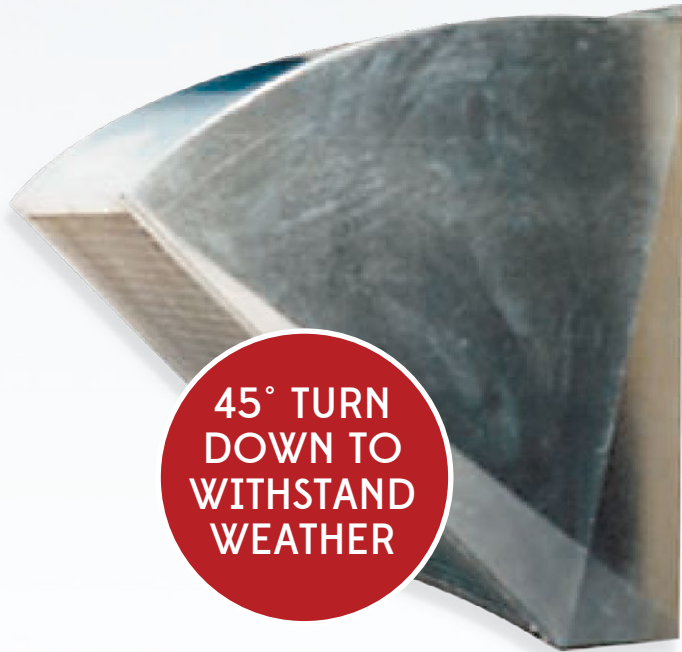

Louvres / Roll Over Cows

OPENS
WHEN FAN
IS IN
OPERATION

Gravity Closing Louvres

- Aluminium construction
- Sizes ranging from 310mm to 1,830mm in diameter

45° TURN
DOWN TO
WITHSTAND
WEATHER

Galvanised Roll Over Cowl

- Galvanised construction
- To suit fan ranging from 310mm to 1,530mm
- Vermin mesh fitted